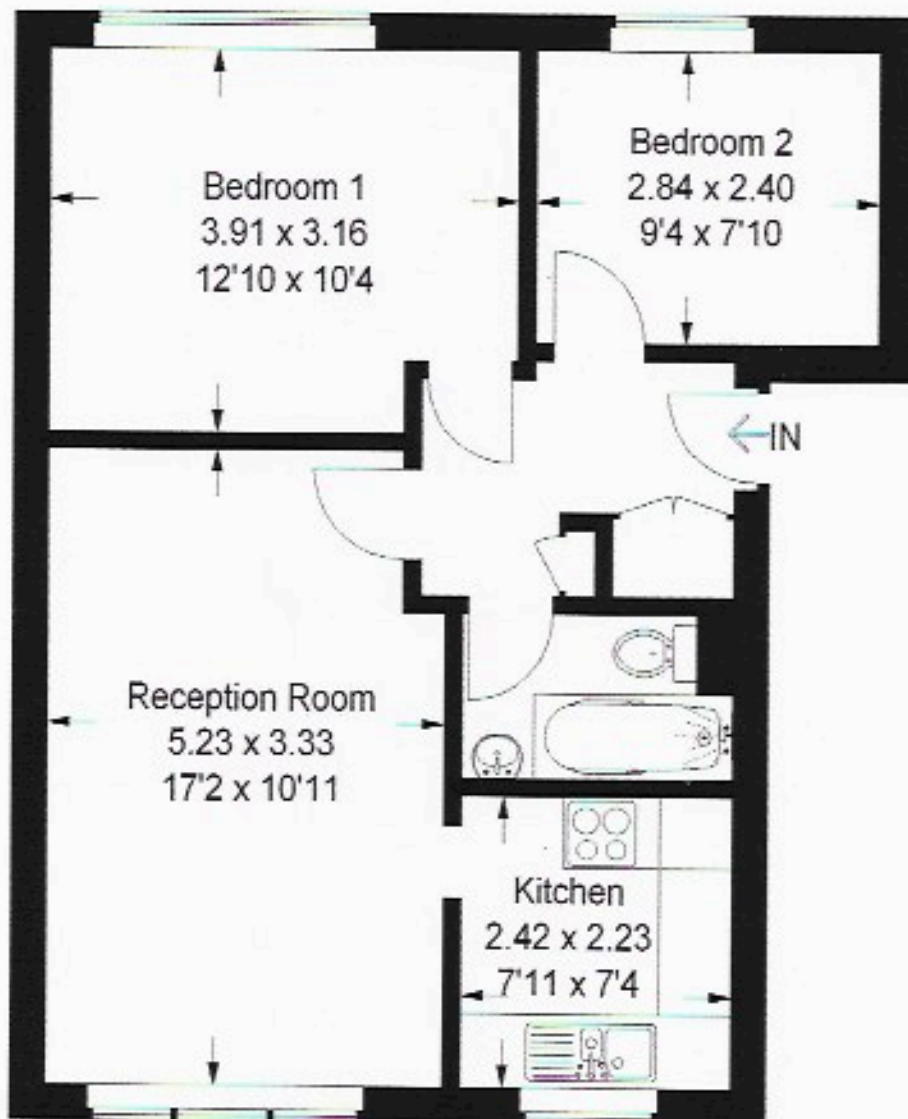

4 Chaucer House, 49 Bells Hill, Barnet, Herts, EN5 2TF

Approximate Gross Internal Area
52 sq m / 560 sq ft

Illustration for identification purposes only,
measurements are approximate, not to scale.
FloorplansUsketch.com © 2013 (ID86209)